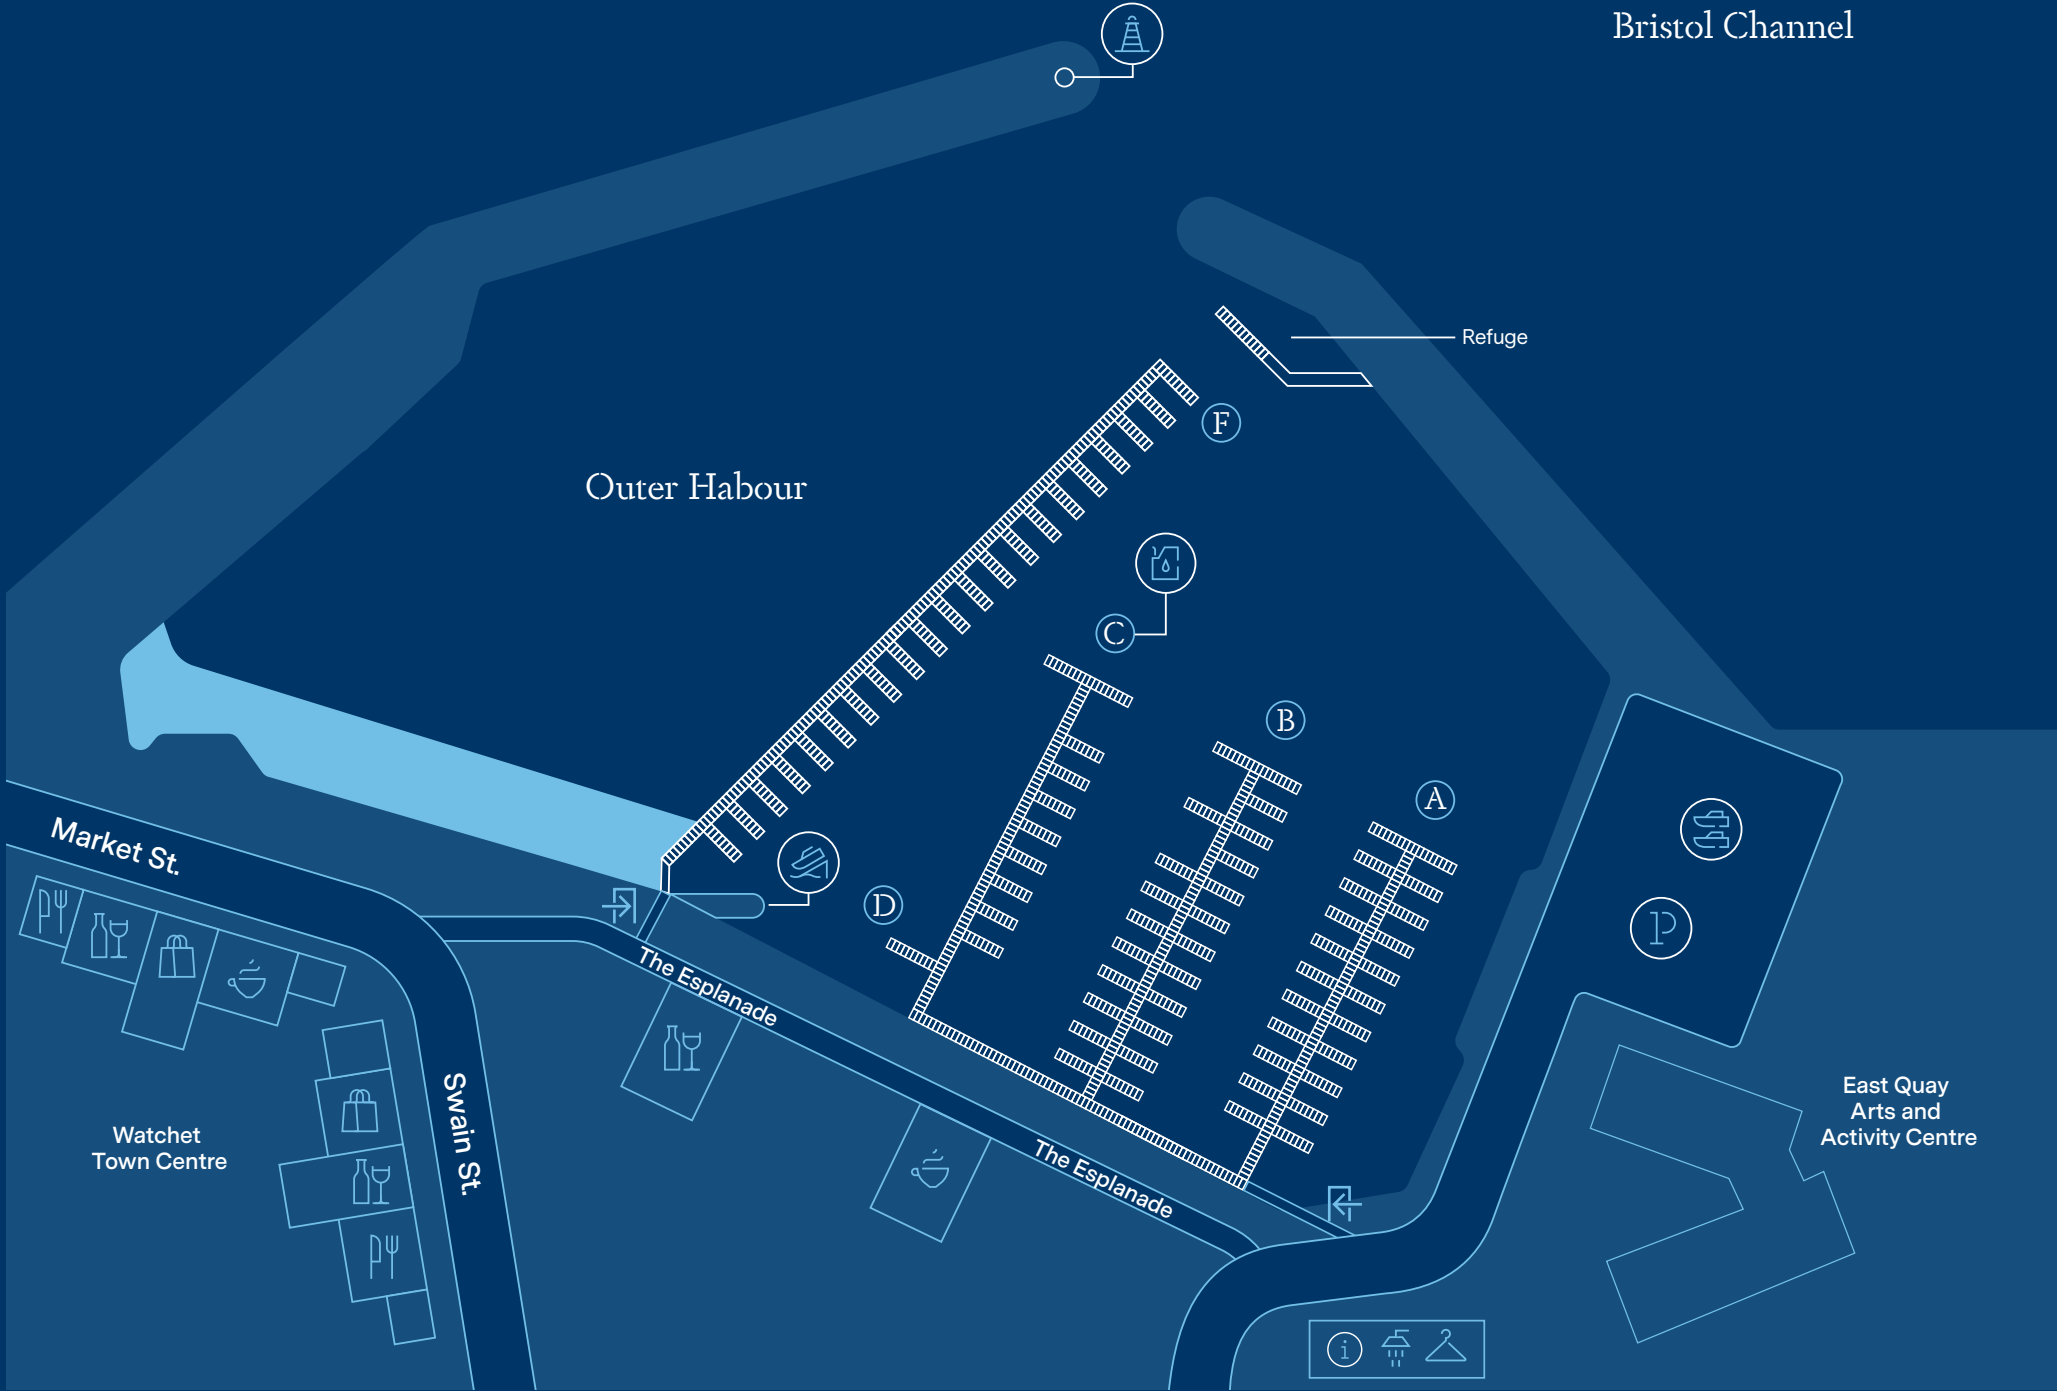

Watchet Marina

Watchet Marina Key

- Parking 
- Toilets/Showers/Washrooms 
- Laundry 
- Diesel Pump 
- Marina Access 
- Marina Office 
- Slipway 
- Boat Storage 
- Lighthouse 
- Town Centre 
- Coffee Shop 
- Bar 
- Restaurant 

Bristol Channel

Outer Harbour

Refuge

Market St.

The Esplanade

Swain St.

The Esplanade

East Quay Arts and Activity Centre

Watchet Town Centre