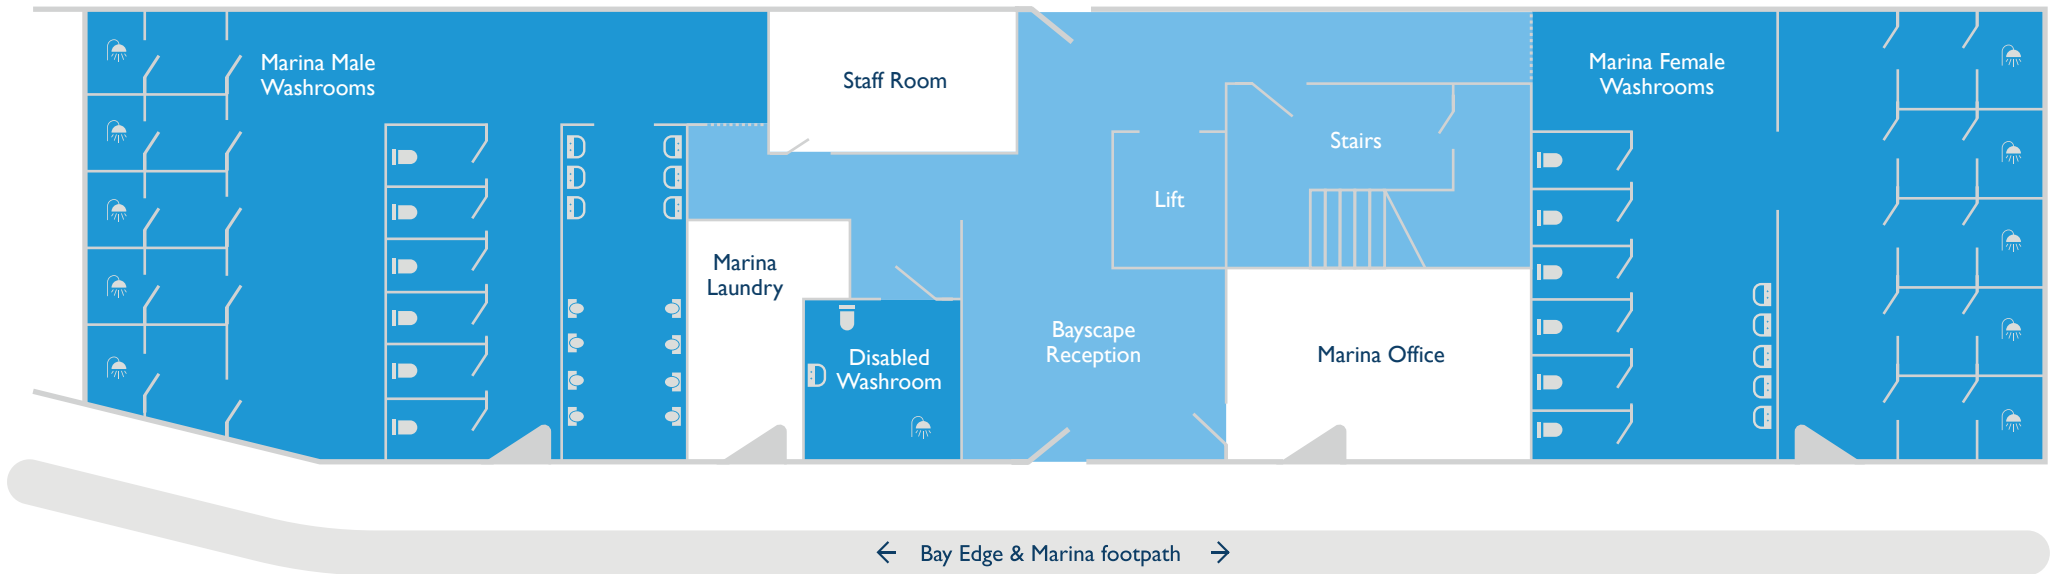

THE MARINE GROUP

CARDIFF MARINA

Marina Management suite

Shower

Toilet

Urinal

Wash Basin

Staff Access

Berth-holder
Entrances